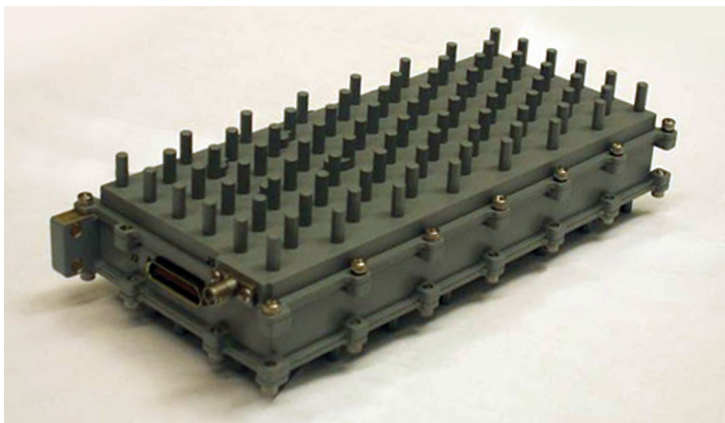

## Compact Tactical Communication Jammer

- > The ENA-7020 Compact Tactical Communication Jammer is a miniature airborne, naval, or ground stand-in communication jammer that utilizes IAI-ELTA's propriety inverse gain techniques.

The system effectively jams enemy radio and communication in a designated area with minimum to no interference to own-force communication and COMINT activities.

ECM & EW

# Features

- Manual preset spectral jamming
- Direct transponder jamming
- Multi-channel jamming
- Manual and preset control of operation
- Wideband exciter
- The system can be installed on various platforms such as:
  - Ground vehicles
  - Airborne vehicles (including mini & tactical UAV)
  - Unmanned Surface Vehicles (USV)

# Specifications

Description	Parameters
<b>Weight</b>	less than 2.2 lbs (1 kg)
<b>Size</b>	3.4 x 1.9 x 8.1 in (87 x 48 x 205 mm)
<b>Frequency coverage</b>	30 - 88, 100 - 500, 500 - 3,000 MHz
<b>High effective radiated power</b>	
<b>Long range secured remote control – option</b>	